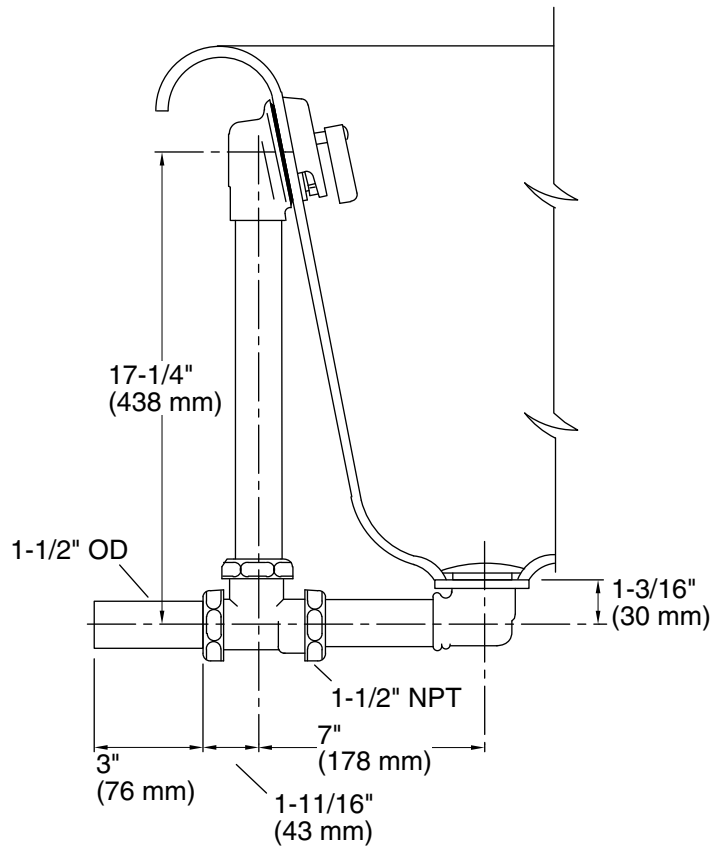

Features

- 17-gauge brass construction
- Brass tailpiece
- For use with Artifacts™ freestanding baths
- Includes brass tee, pipe, and pop-up drain

Material

- KOHLER finishes resist corrosion and tarnishing

Installation

- Above- or through-floor installation

Included Components

Additional Components:
Brass tee pipe

Codes/Standards

ASME A112.18.2/CSA B125.2

KOHLER® One-Year Limited Warranty

See website for detailed warranty information.

Technical Information

All product dimensions are nominal.

Drain included: Yes

Notes

Install this product according to the installation guide.